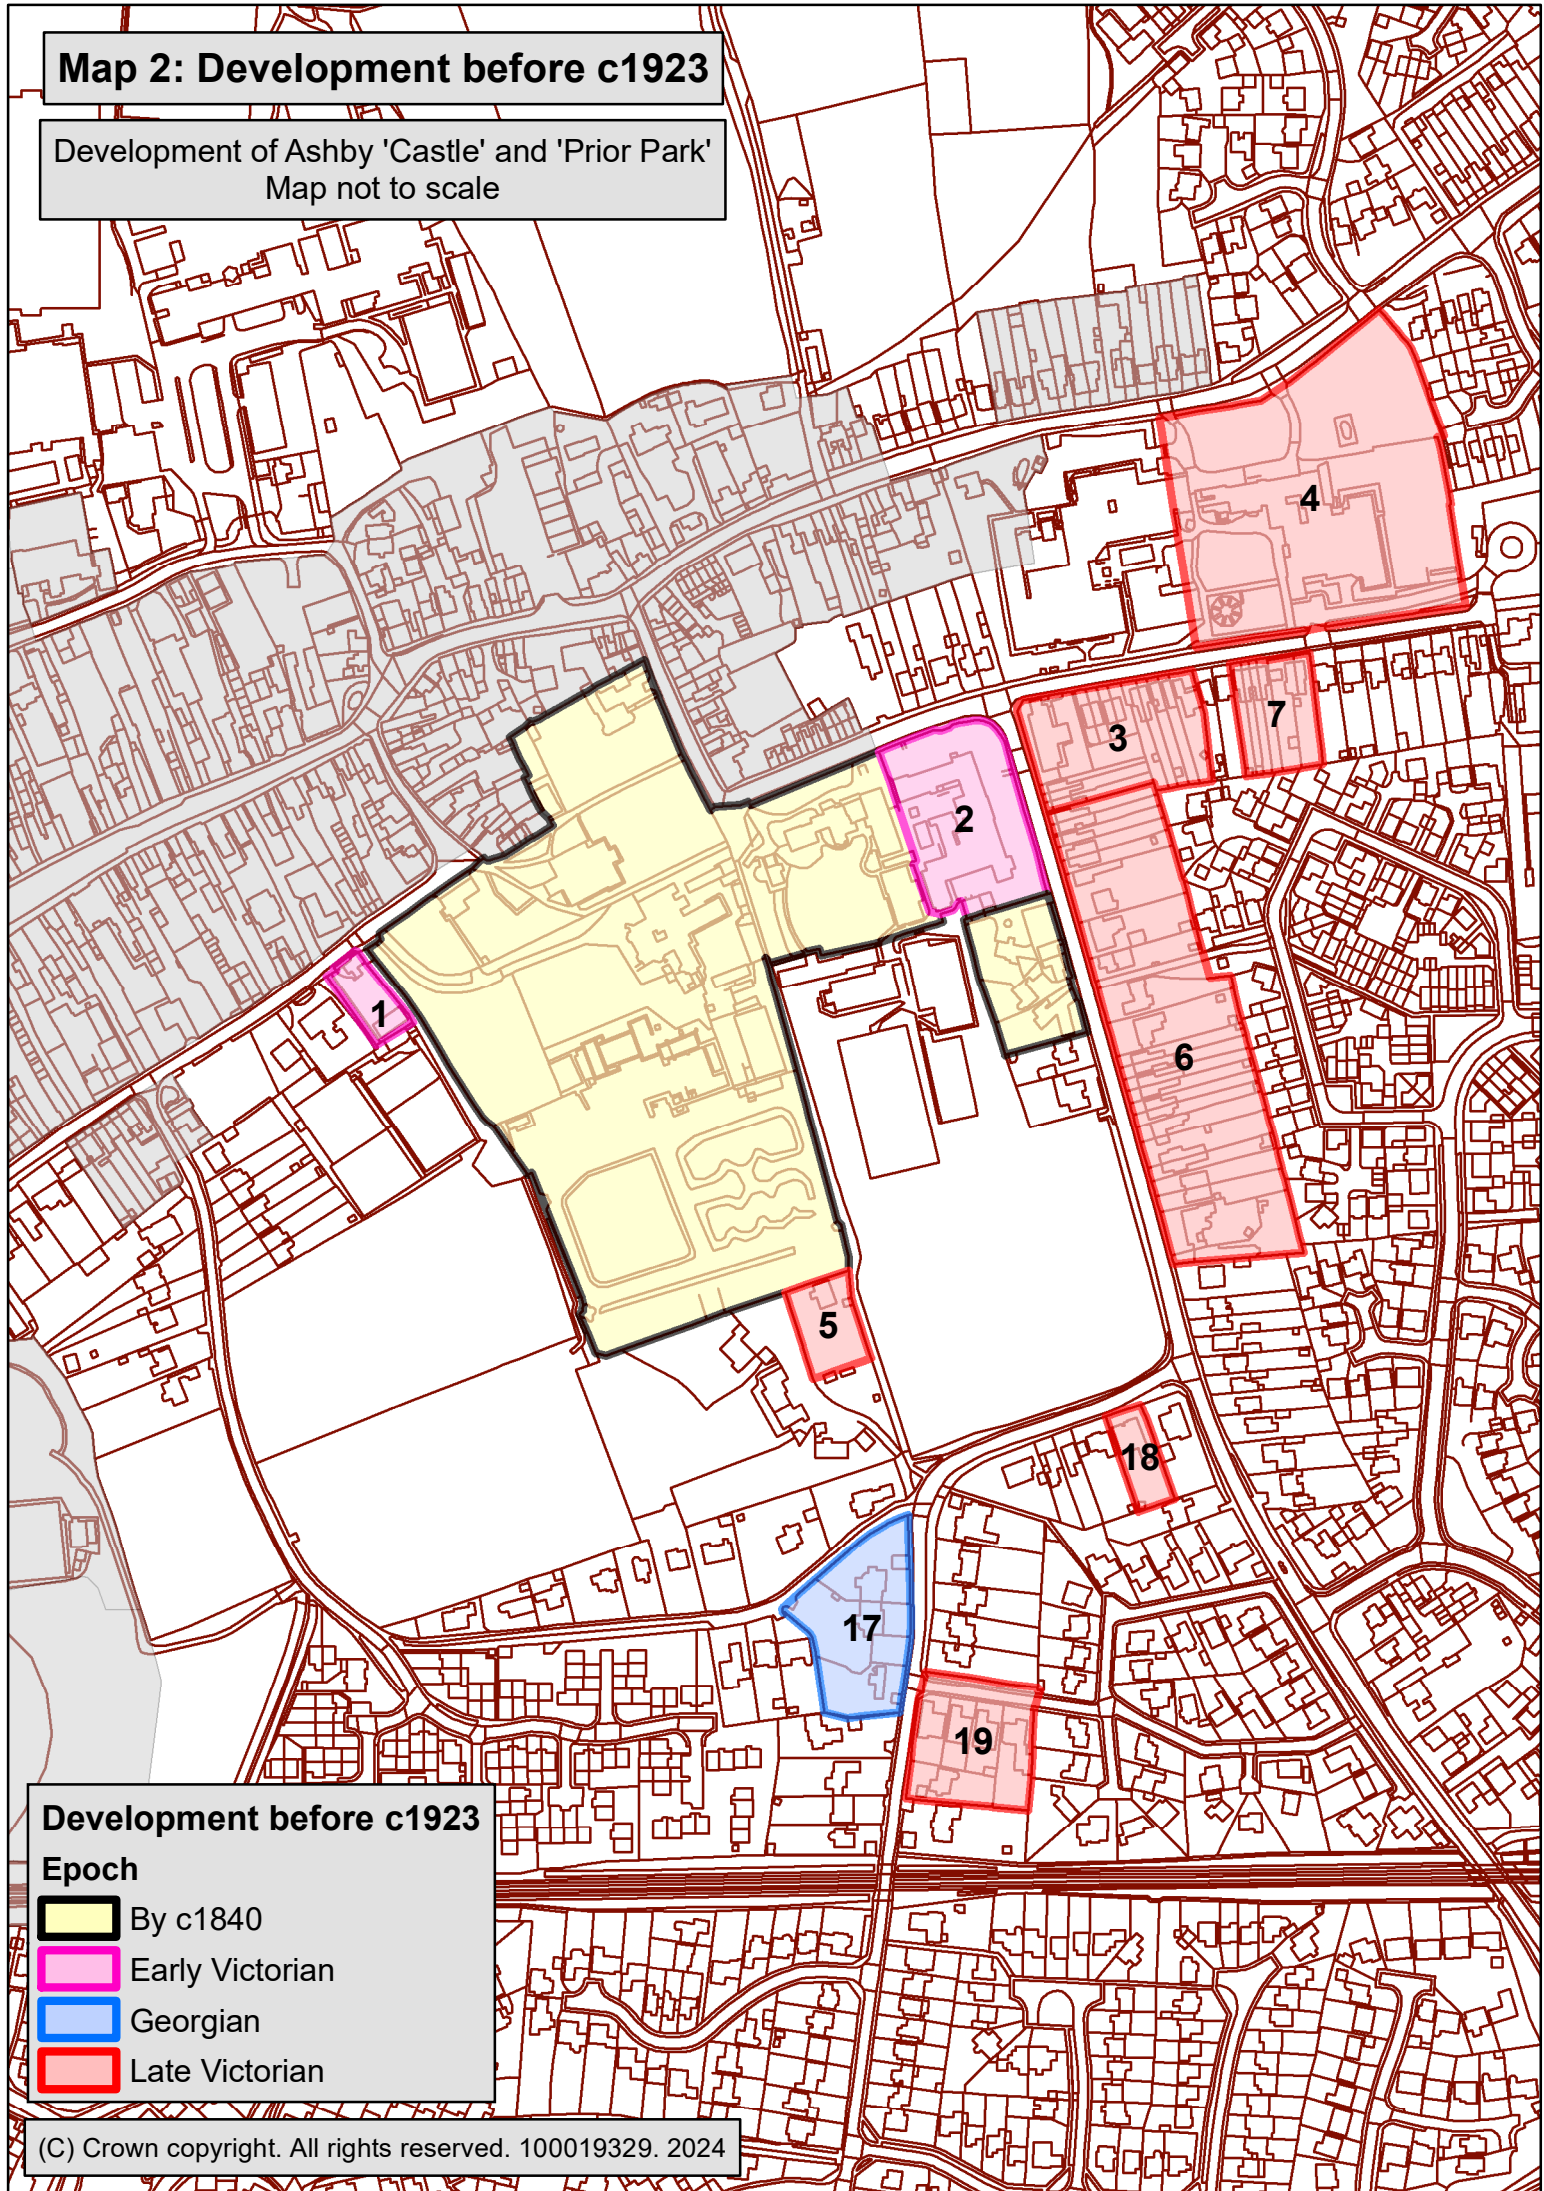

Map 1: Development before c1780

Development of Ashby 'Castle' and 'Prior Park'
Map not to scale

Map 2: Development before c1923

Development of Ashby 'Castle' and 'Prior Park'
Map not to scale

Development before c1923

Epoch

-  By c1840
-  Early Victorian
-  Georgian
-  Late Victorian

Map 3: Development since c1923

Development of Ashby 'Castle' and 'Prior Park'
Map not to scale

Development since c1923

Epoch

- By c1923
- Interwar
- Modern
- Interventions