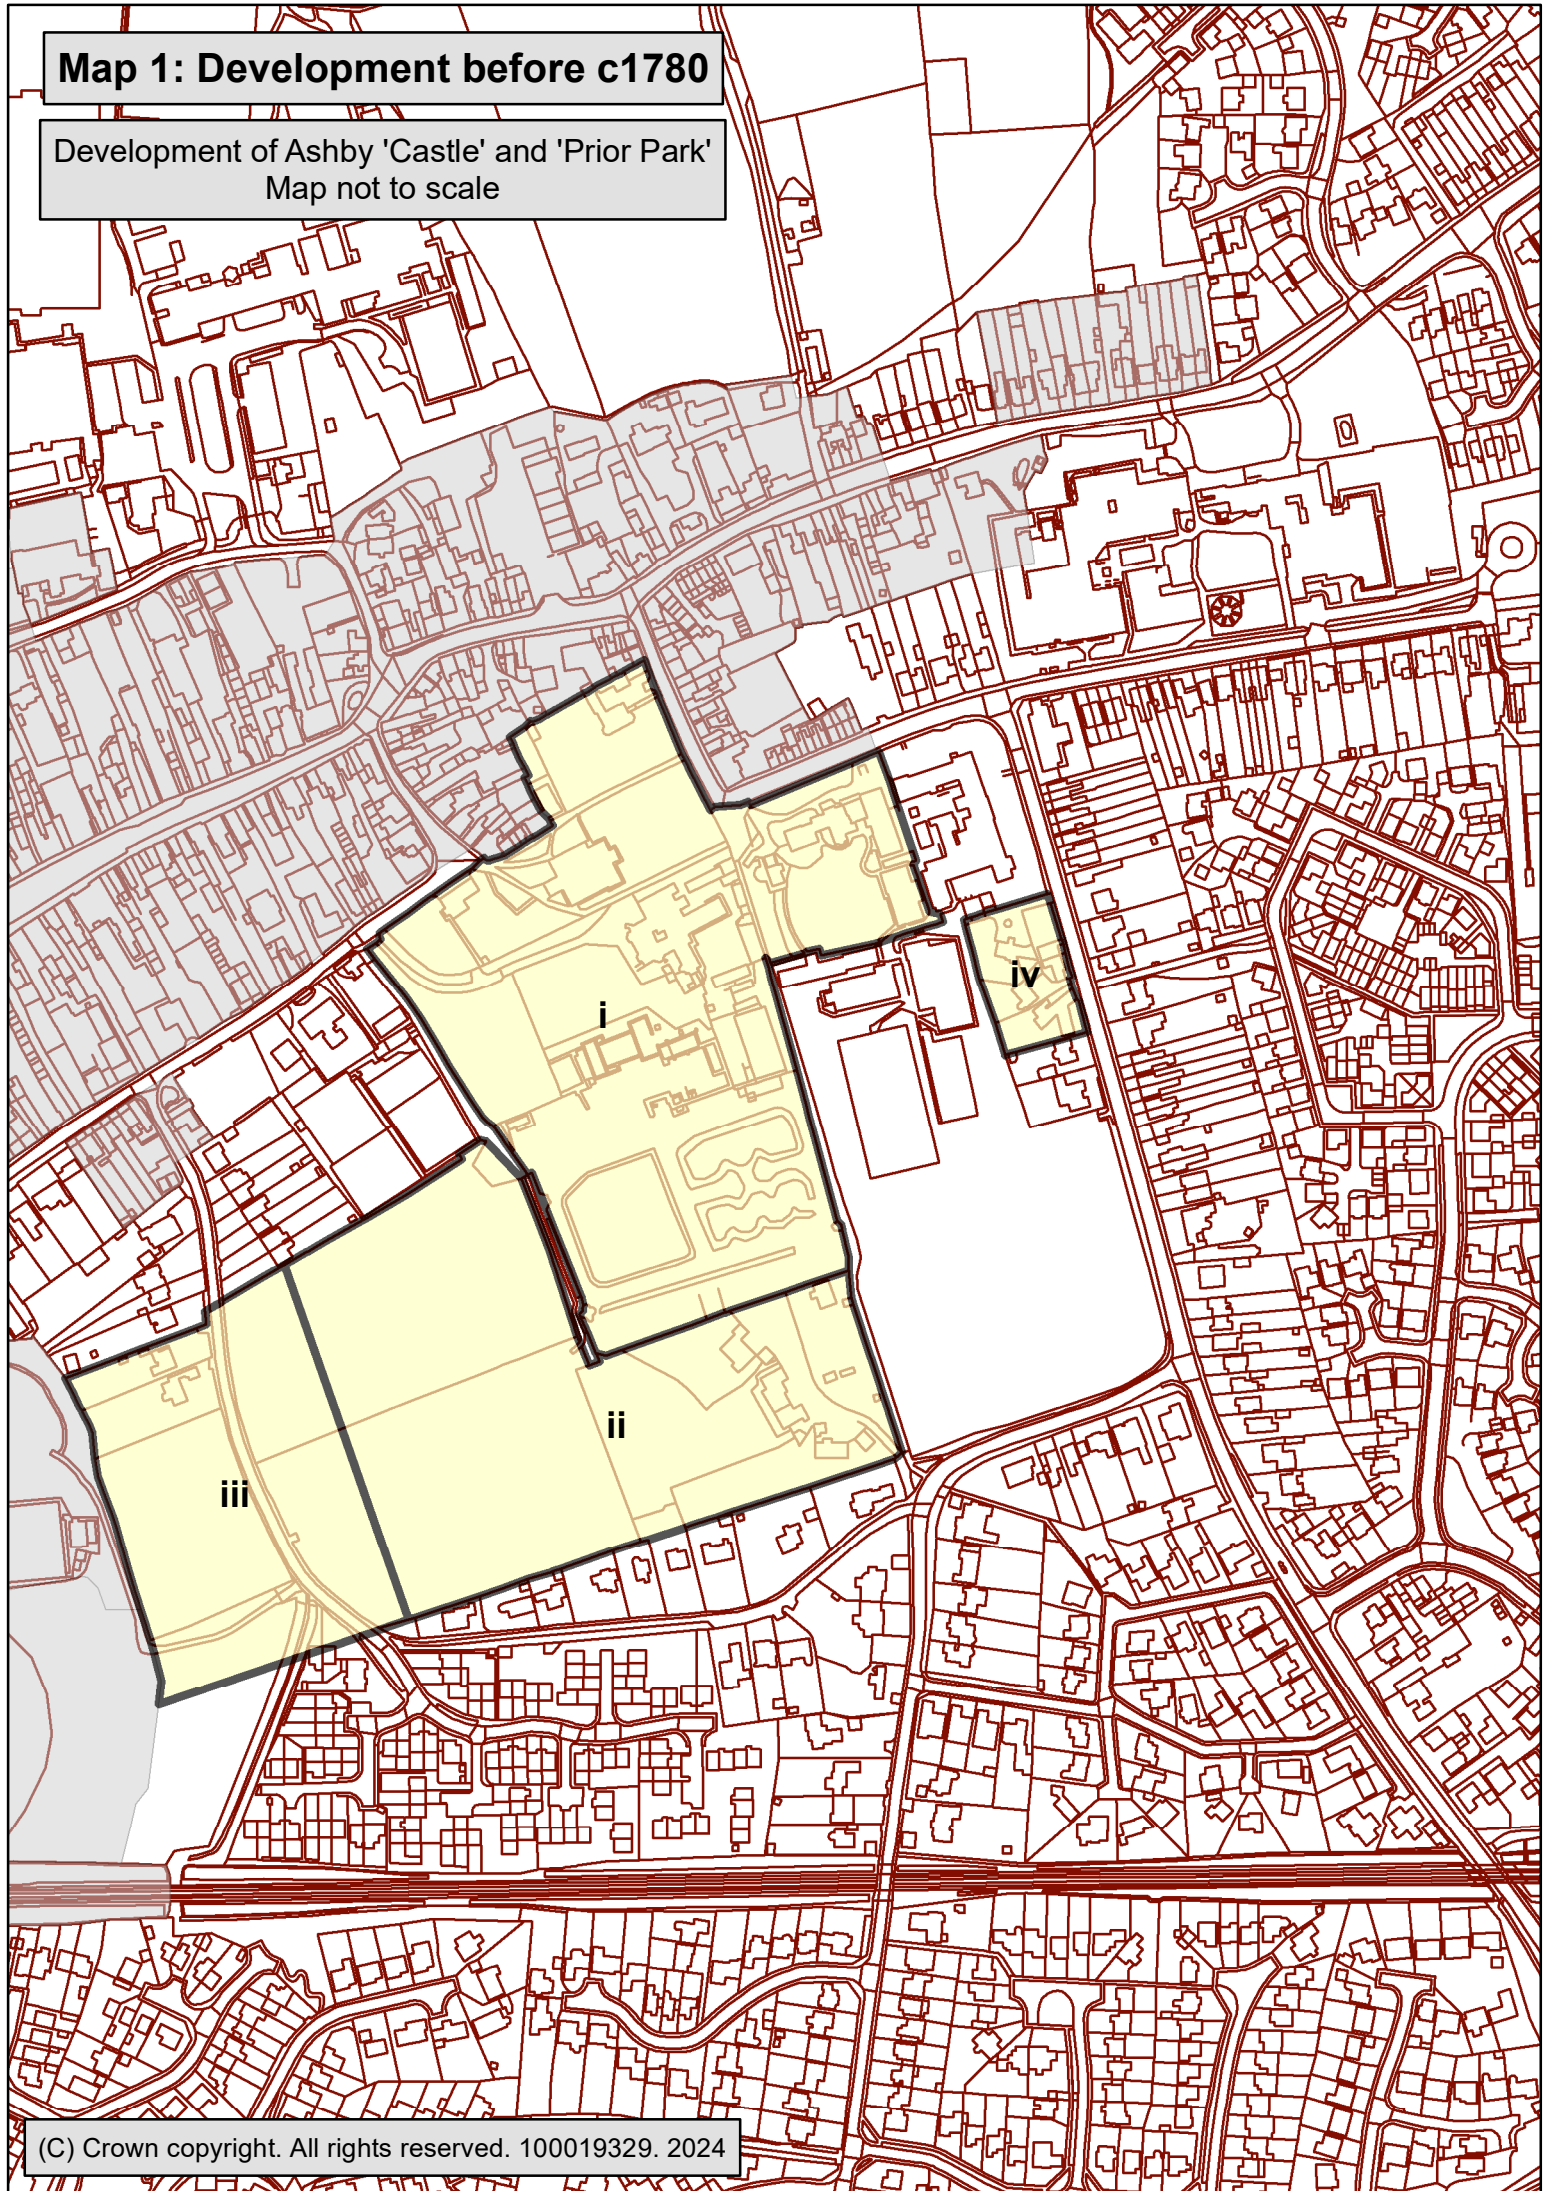

Map 1: Development before c1780

Development of Ashby 'Castle' and 'Prior Park'
Map not to scale

Map 2: Development before c1923

Development of Ashby 'Castle' and 'Prior Park'
Map not to scale

Development before c1923

Epoch

-  By c1840
-  Early Victorian
-  Georgian
-  Late Victorian

Map 3: Development since c1923

Development of Ashby 'Castle' and 'Prior Park'
Map not to scale

Development since c1923

Epoch

- By c1923
- Interwar
- Modern
- Interventions