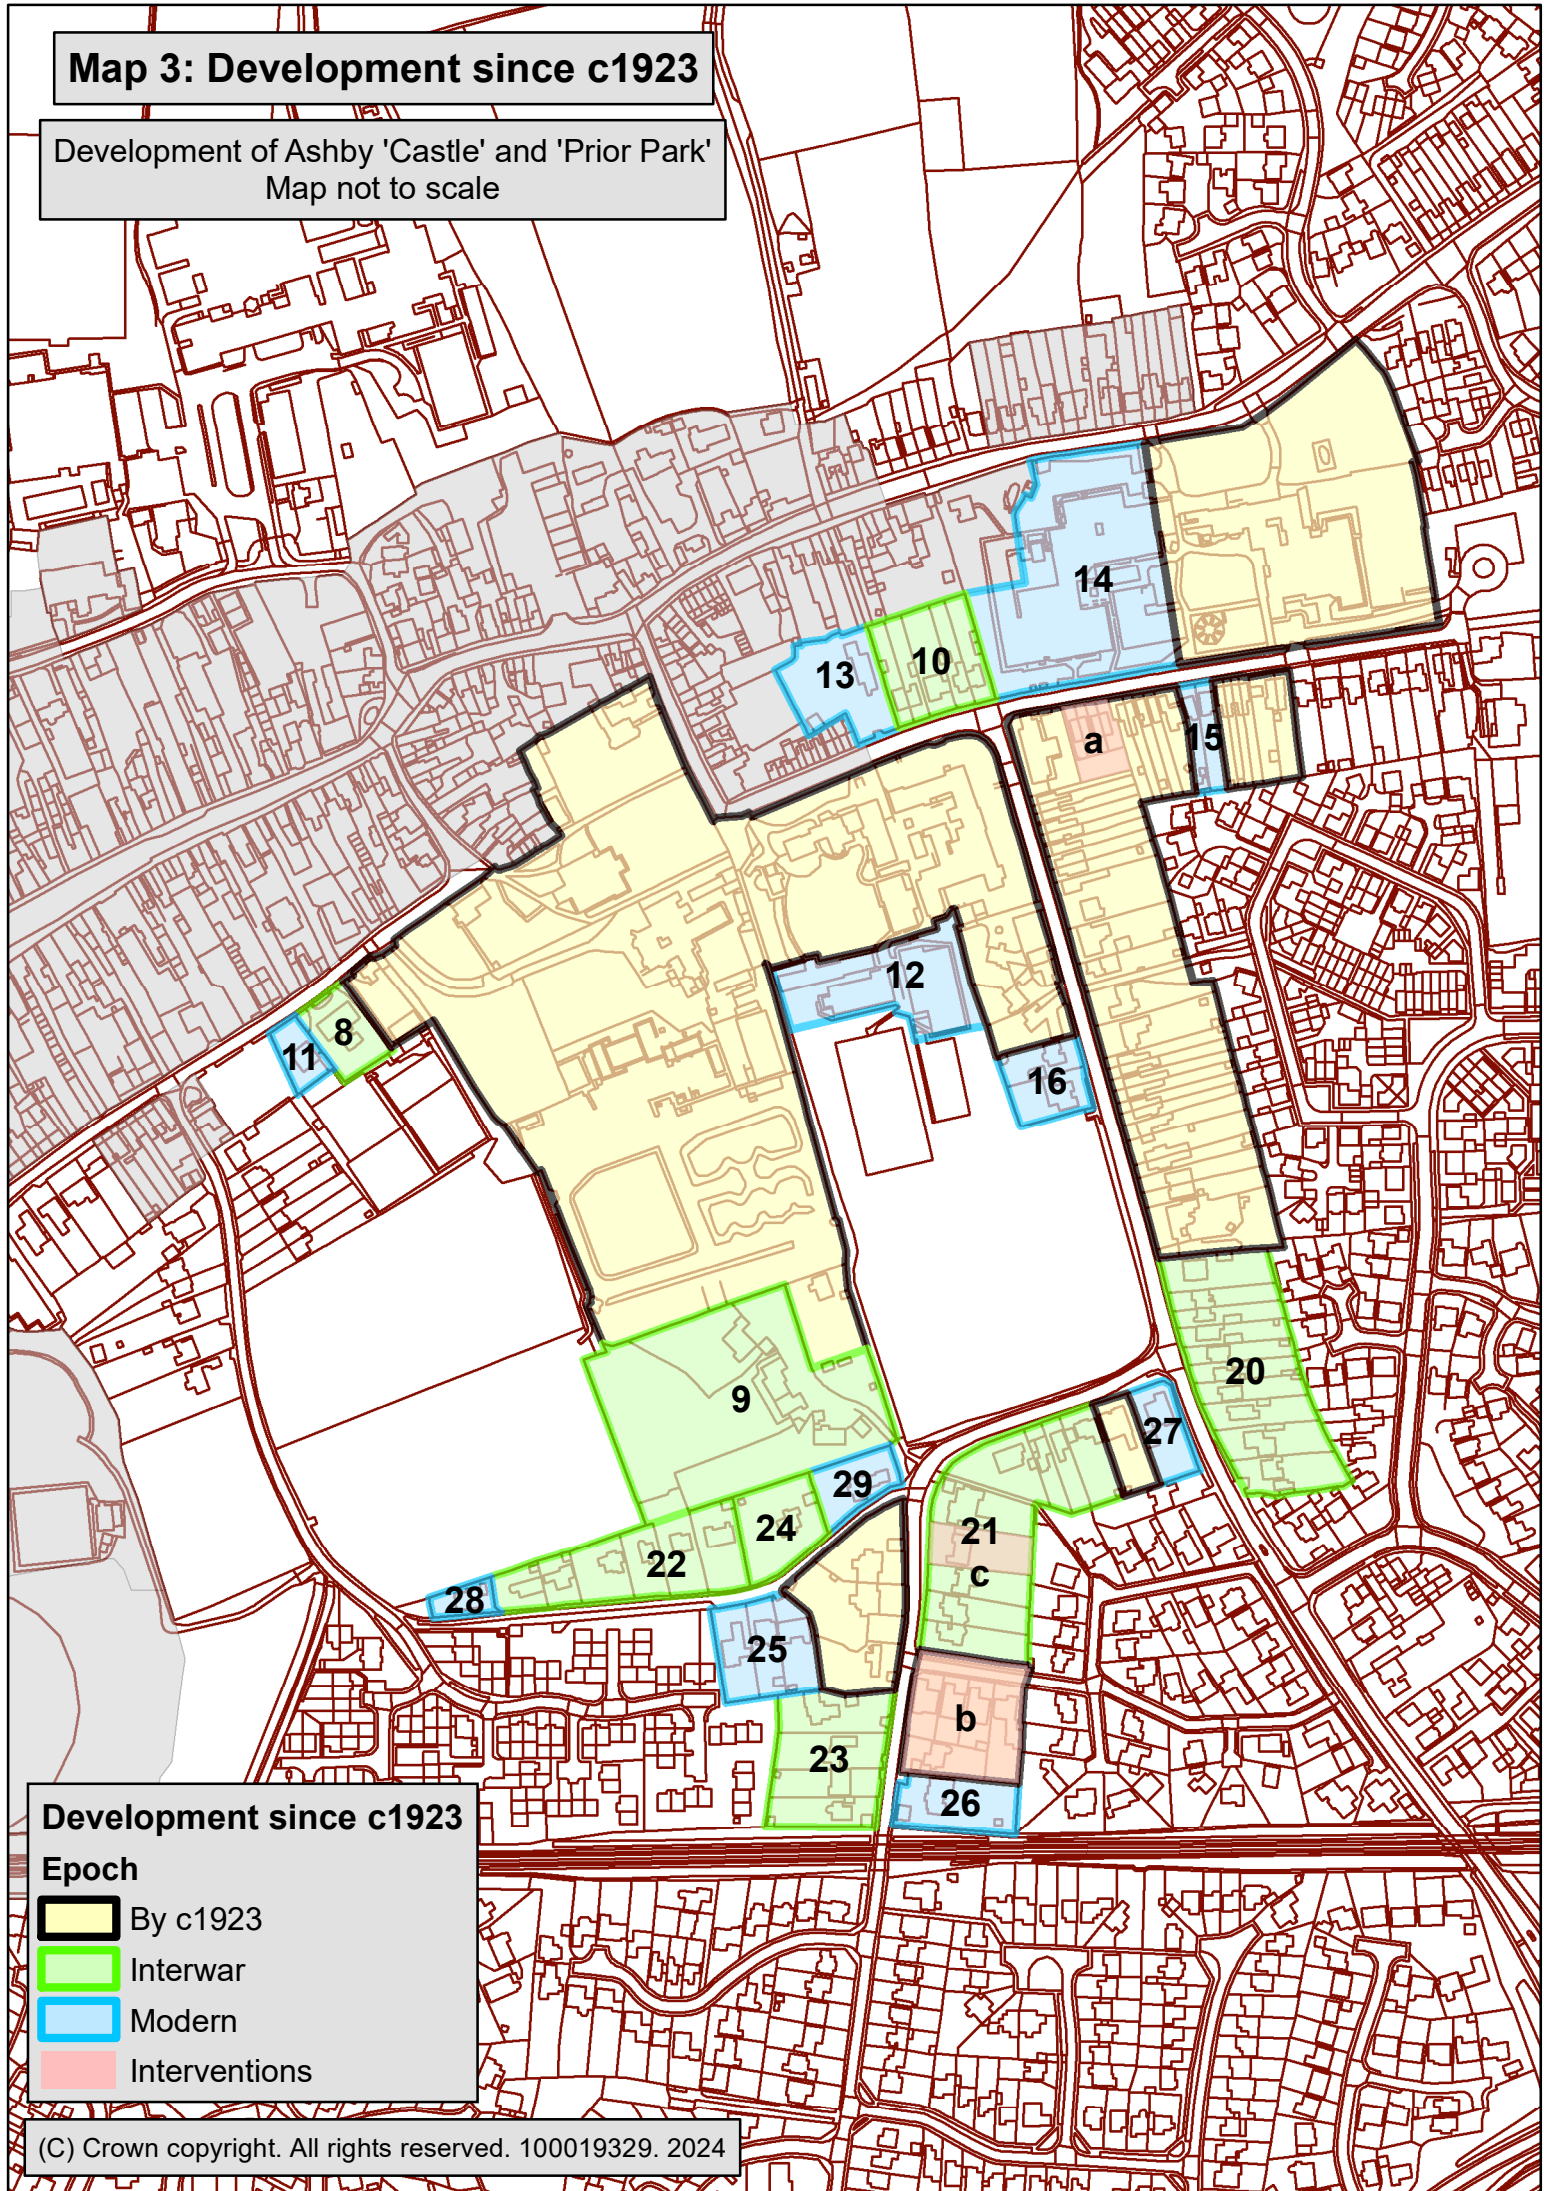

Map 1: Development before c1780

Development of Ashby 'Castle' and 'Prior Park'
Map not to scale

Map 2: Development before c1923

Development of Ashby 'Castle' and 'Prior Park'
Map not to scale

Development before c1923

Epoch

-  By c1840
-  Early Victorian
-  Georgian
-  Late Victorian

Map 3: Development since c1923

Development of Ashby 'Castle' and 'Prior Park'
Map not to scale

Development since c1923

Epoch

- By c1923
- Interwar
- Modern
- Interventions