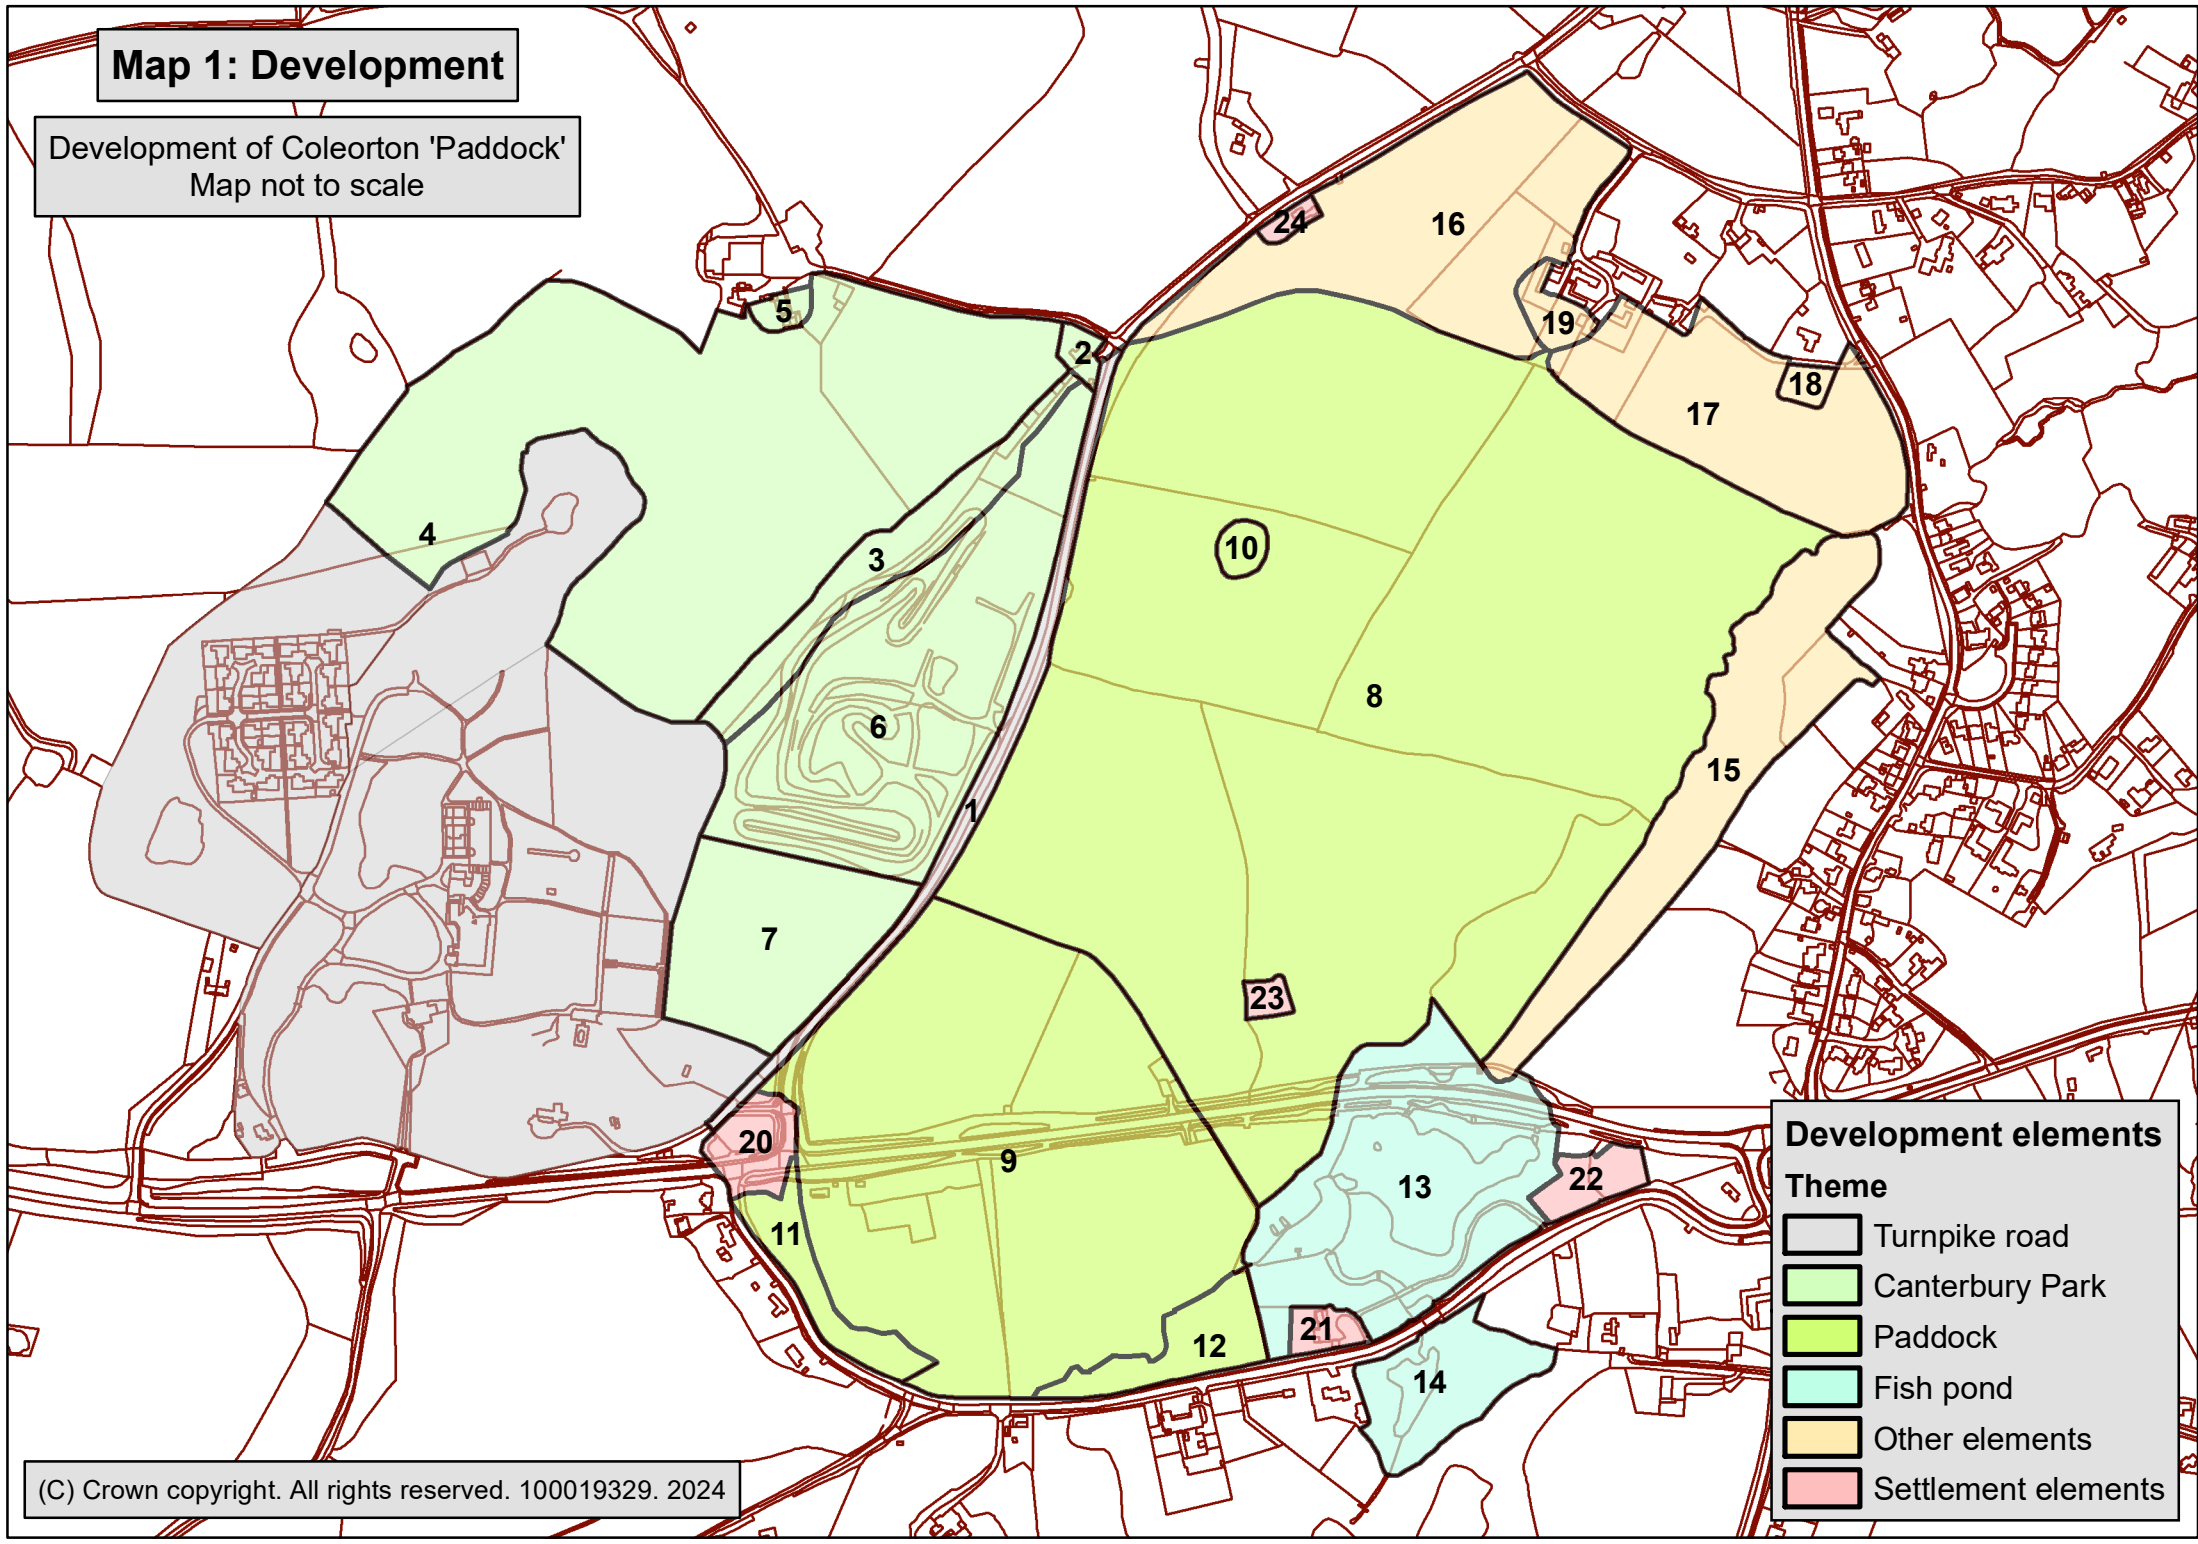

Map 1: Development

Development of Coleorton 'Paddock'
Map not to scale

Development elements

Theme

- Turnpike road
- Canterbury Park
- Paddock
- Fish pond
- Other elements
- Settlement elements

Map 2: Redevelopment

Development of Coleorton 'Paddock'
Map not to scale