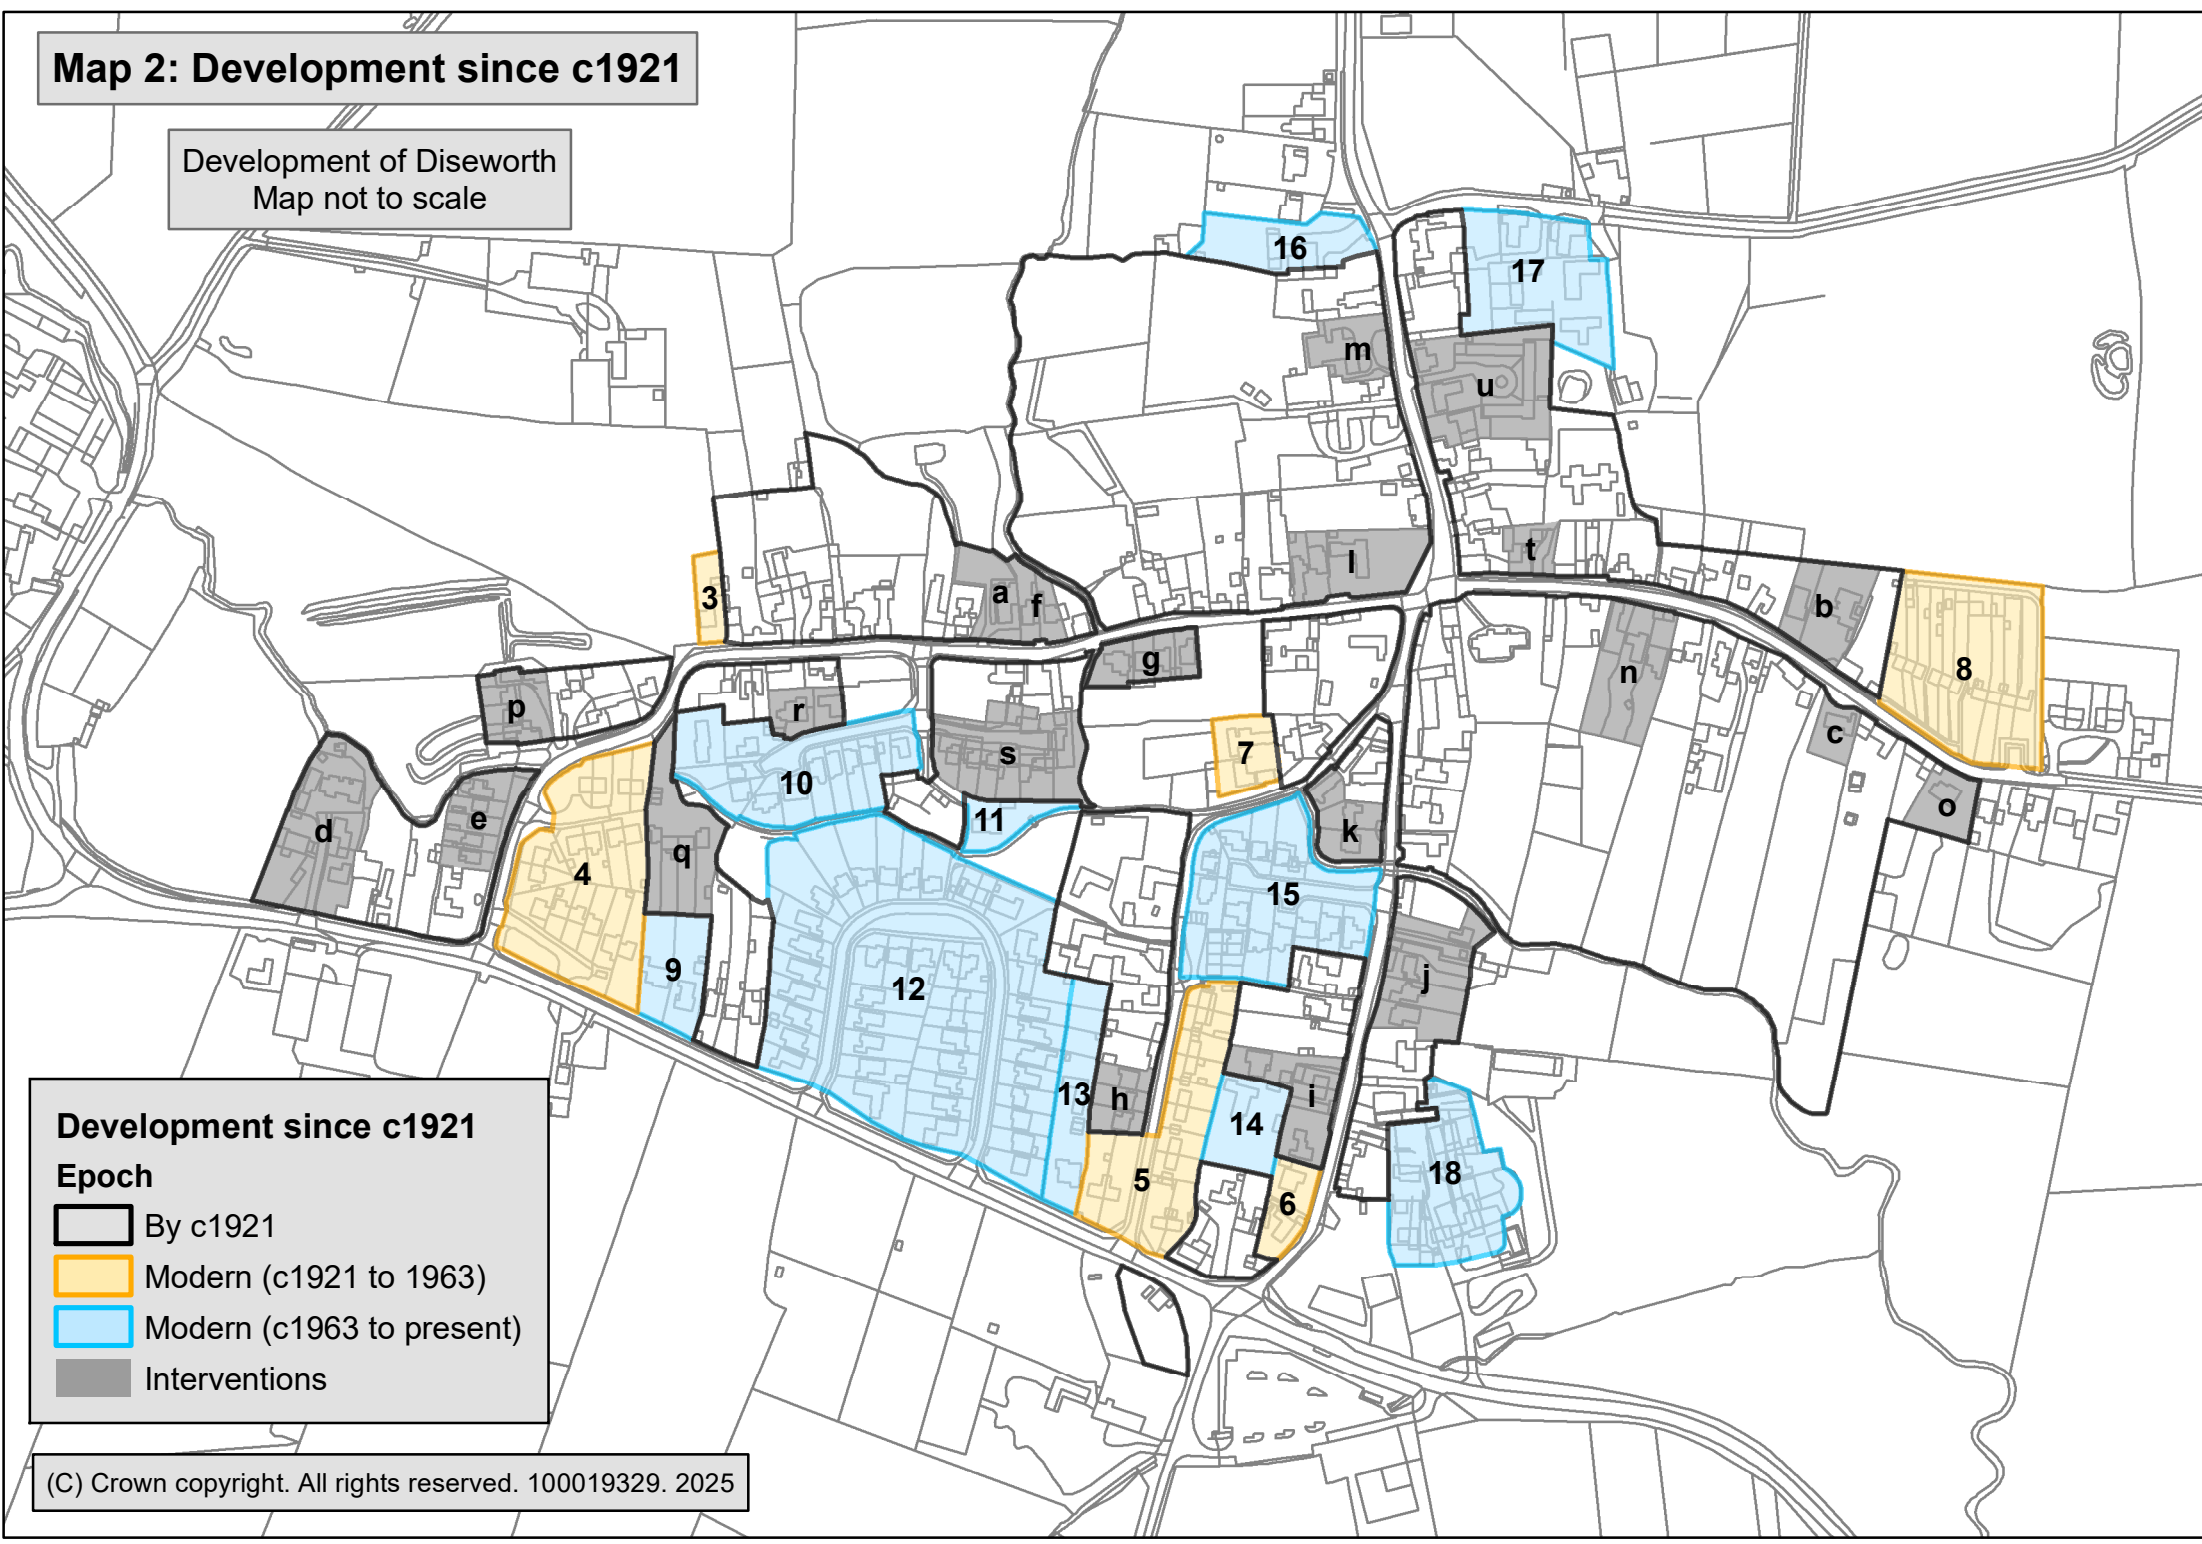

# Map 1: Development before c1921

Development of Diseworth  
Map not to scale

**Development before c1921**

**Epoch**

- Deserted
- Before c.1815
- Late Victorian

# Map 2: Development since c1921

Development of Diseworth  
Map not to scale

**Development since c1921**

**Epoch**

- By c1921
- Modern (c1921 to 1963)
- Modern (c1963 to present)
- Interventions

### Map 3: Archaeological alert area

Development of Diseworth  
Map not to scale