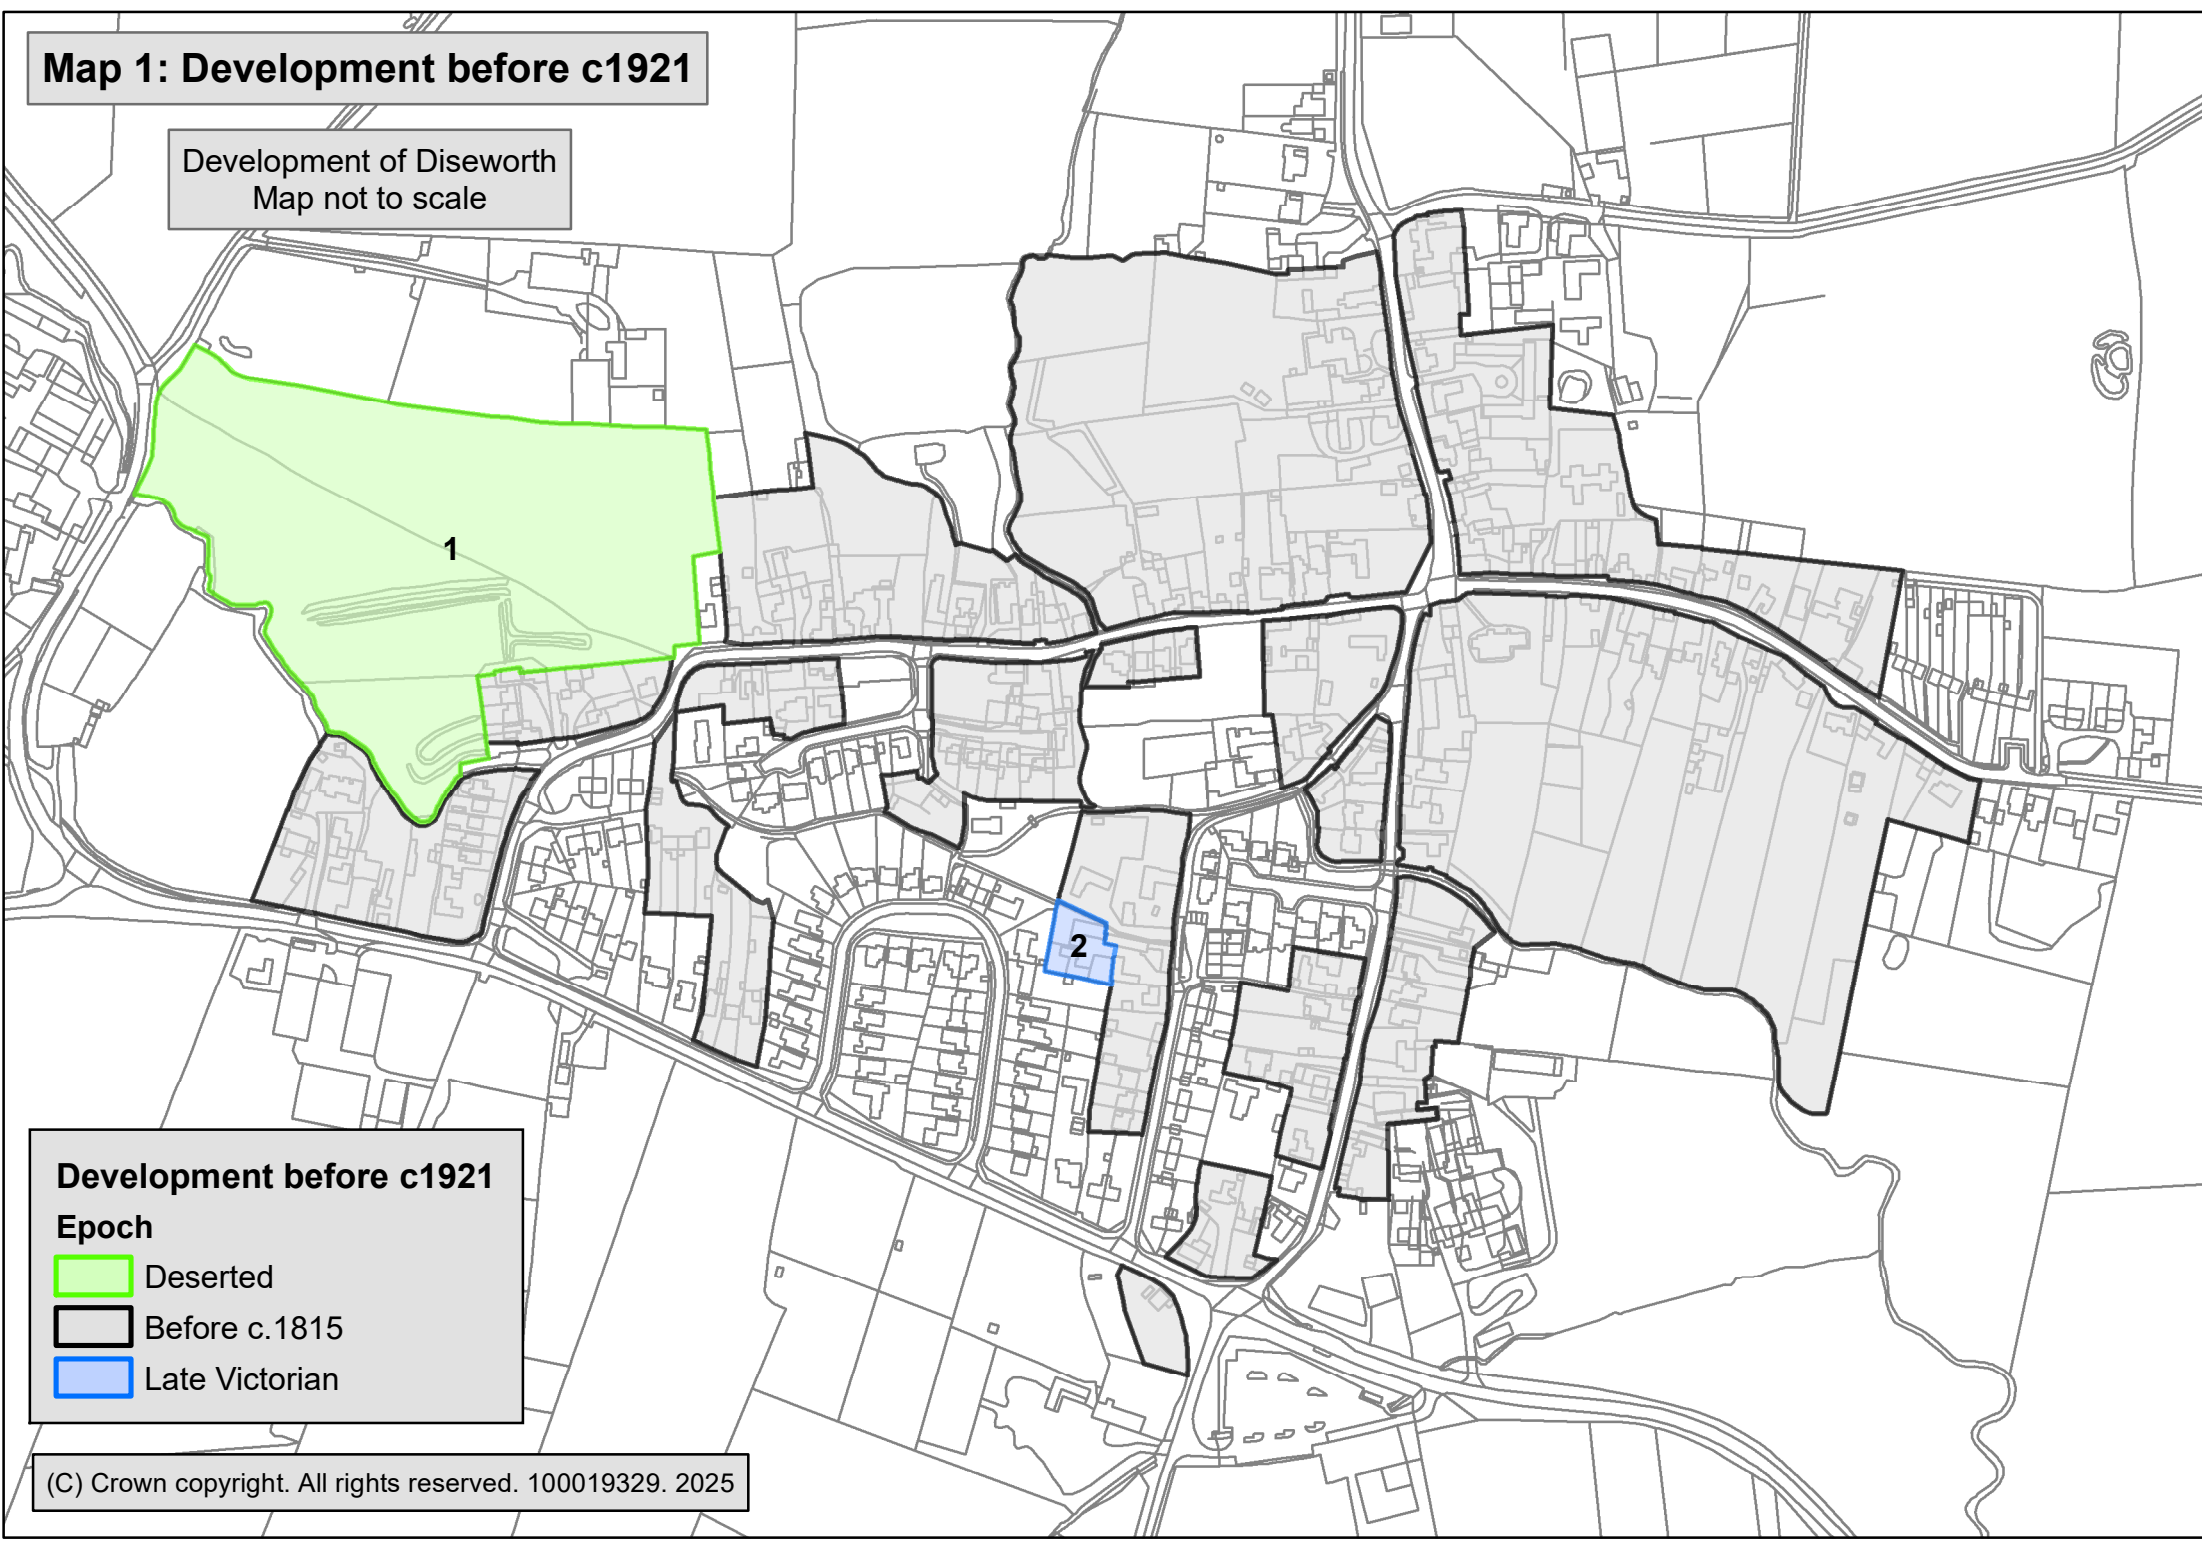

# Map 1: Development before c1921

Development of Diseworth  
Map not to scale

**Development before c1921**

**Epoch**

- Deserted
- Before c.1815
- Late Victorian

# Map 2: Development since c1921

Development of Diseworth  
Map not to scale

**Development since c1921**

**Epoch**

- By c1921
- Modern (c1921 to 1963)
- Modern (c1963 to present)
- Interventions

### Map 3: Archaeological alert area

Development of Diseworth  
Map not to scale