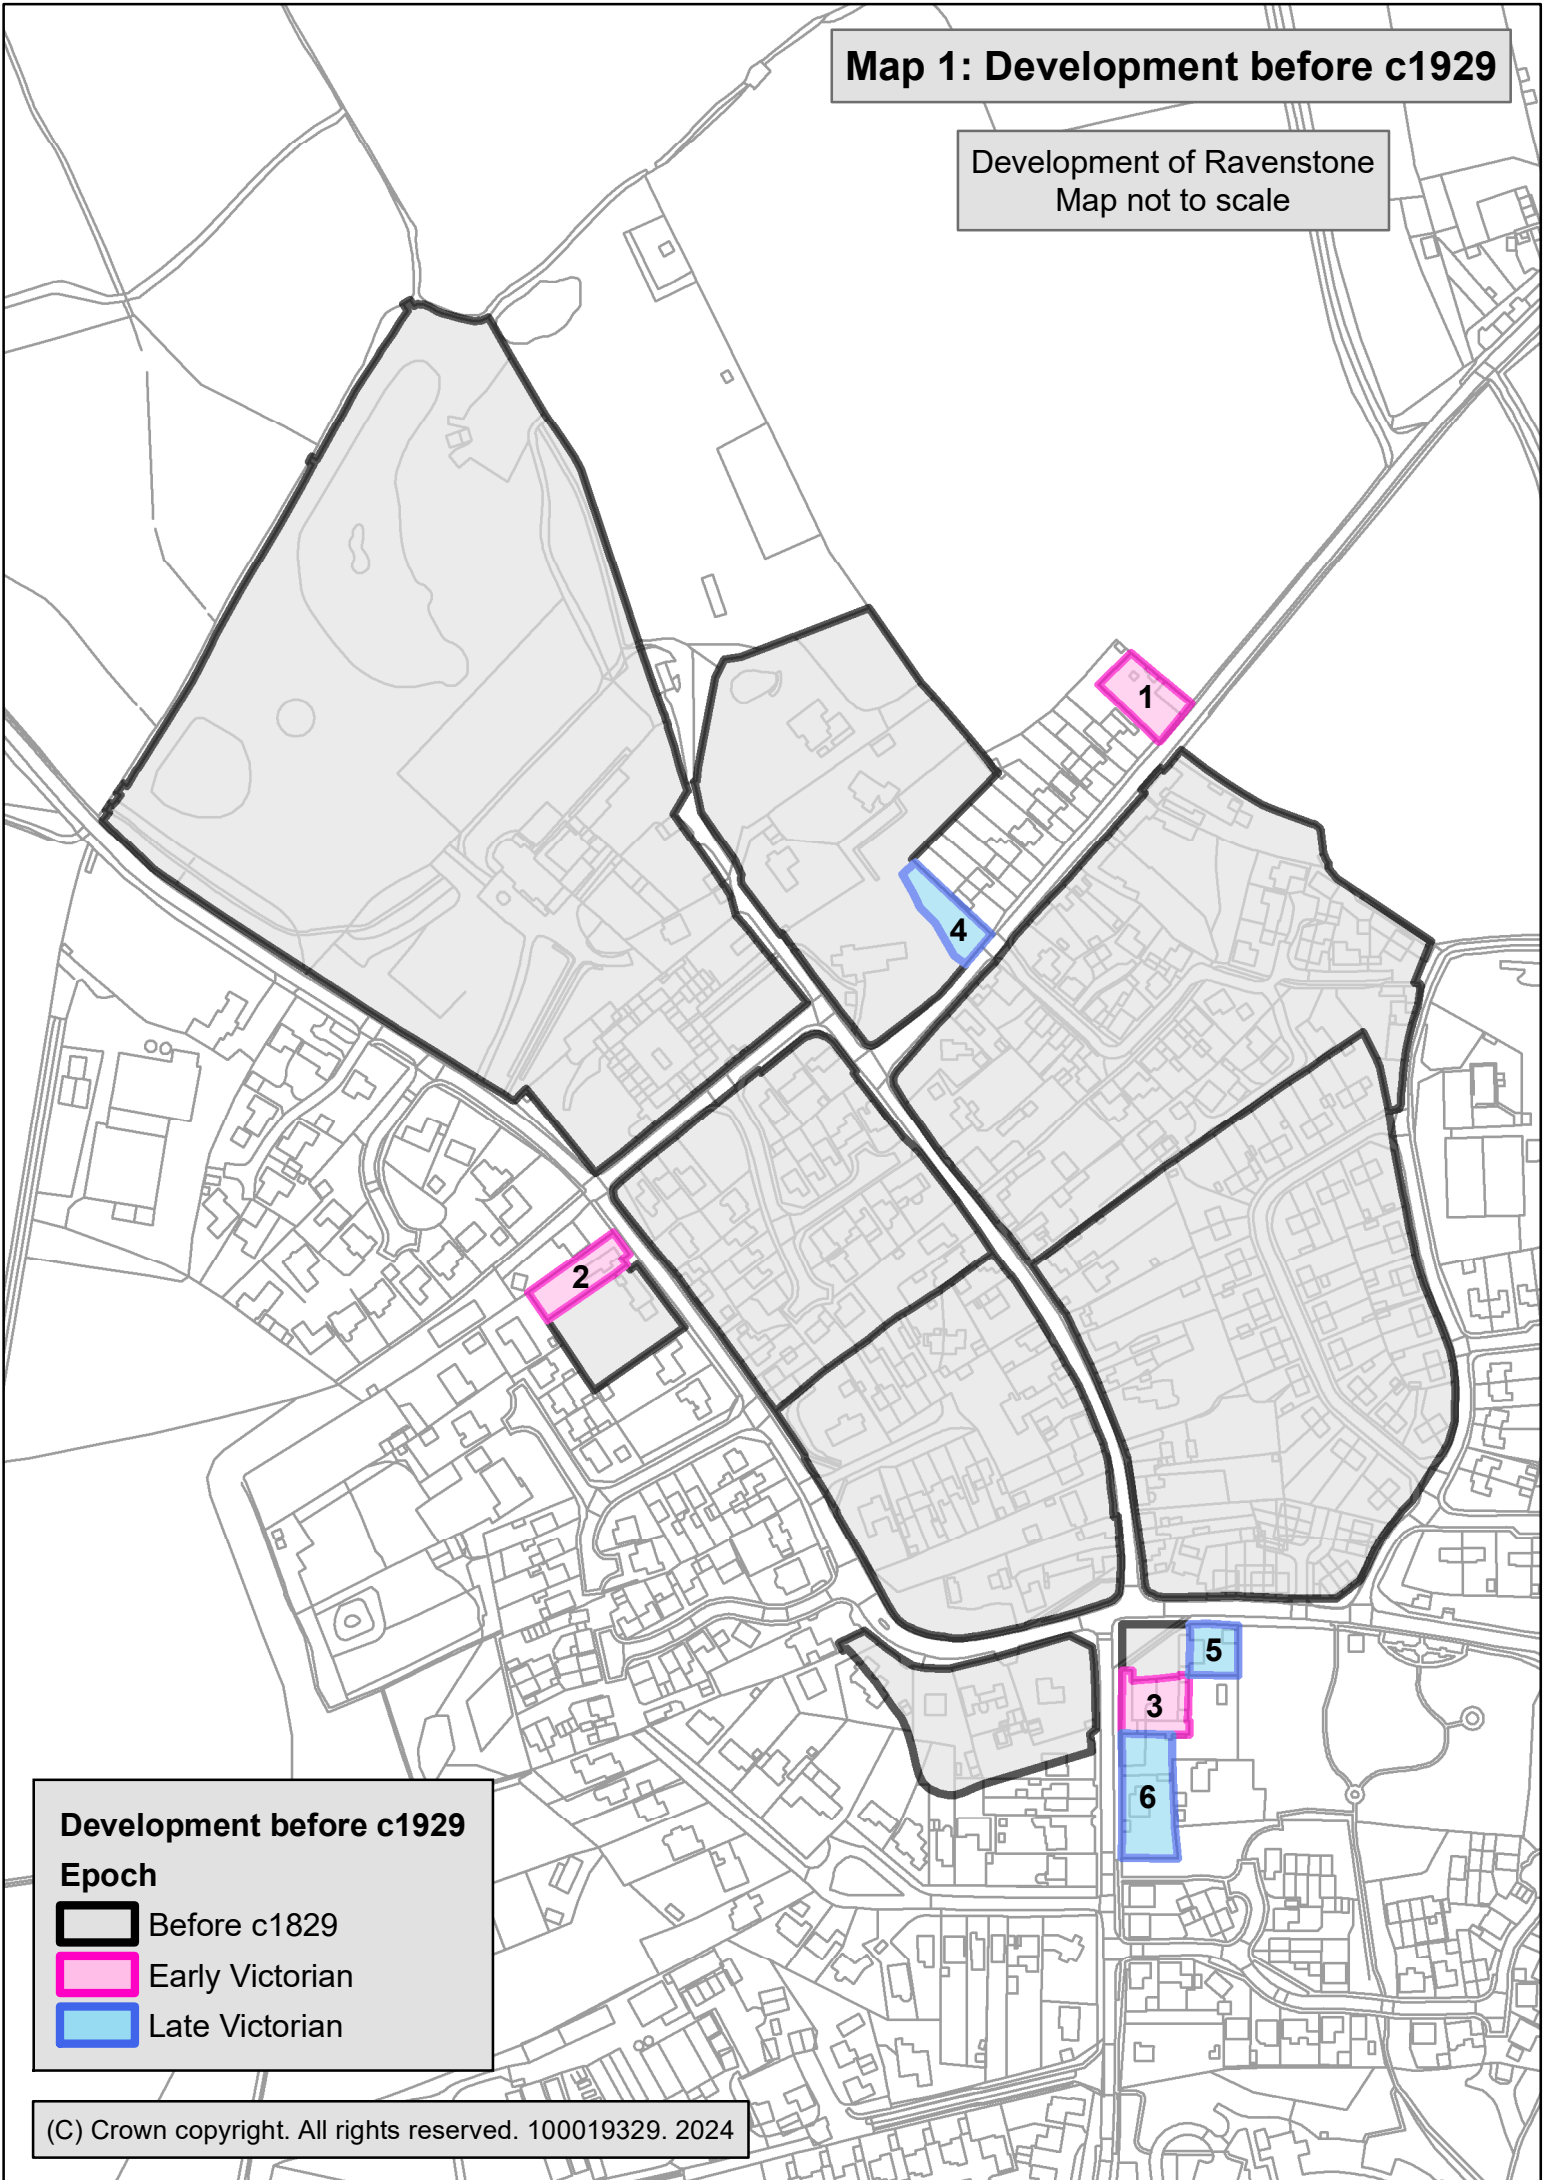

# Map 1: Development before c1929

Development of Ravenstone  
Map not to scale

**Development before c1929**

**Epoch**

- Before c1829
- Early Victorian
- Late Victorian

# Map 2: Development since c1929

Development of Ravenstone  
Map not to scale

**Interventions**  
**Type**

- Demolition
- Infill

**Map 3: Archaeological alert area**

Development of Ravenstone  
Map not to scale